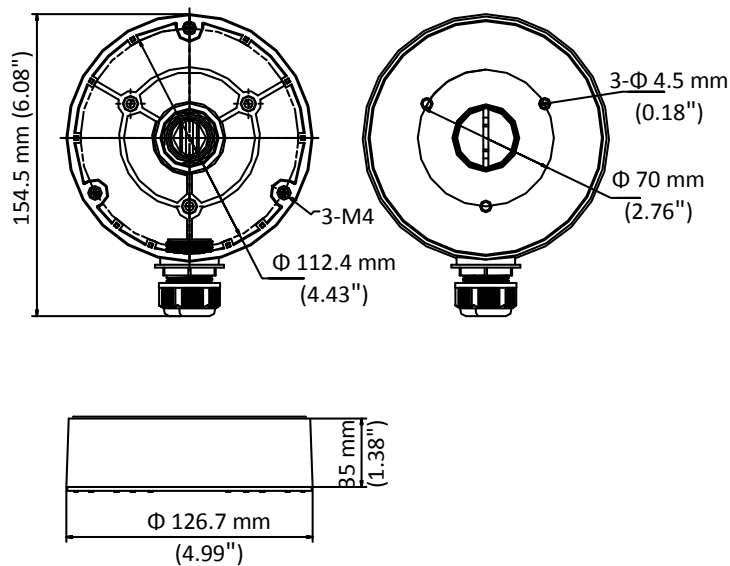

DS-1280ZJ-DM8

Junction Box for Dome Camera

Features

- Aluminum alloy material with surface spray treatment
- Side inlet and bottom inlet
- Interchangeable bottom waterproof cover and side gland nut
- Waterproof design

Dimension

Available Model

DS-1280ZJ-DM8

Parameter

Model	DS-1280ZJ-DM8
Parameters	Junction Box for Dome Camera
Appearance	Hikvision White
Material	Aluminum Alloy
Dimension	Φ 126.7 mm × 35 mm (4.99" × 1.38")
Weight	Approx.: 210 g (0.46 lb.)

Notes

- The junction box should be installed on the flat surface.
- The waterproof rubber is necessary for the outdoor application.
- The wall must be capable of supporting at least 3 times as much as the total weight of the camera and the bracket.
- The maximum load capacity of the bracket is 1 Kg (2.2 lb.).